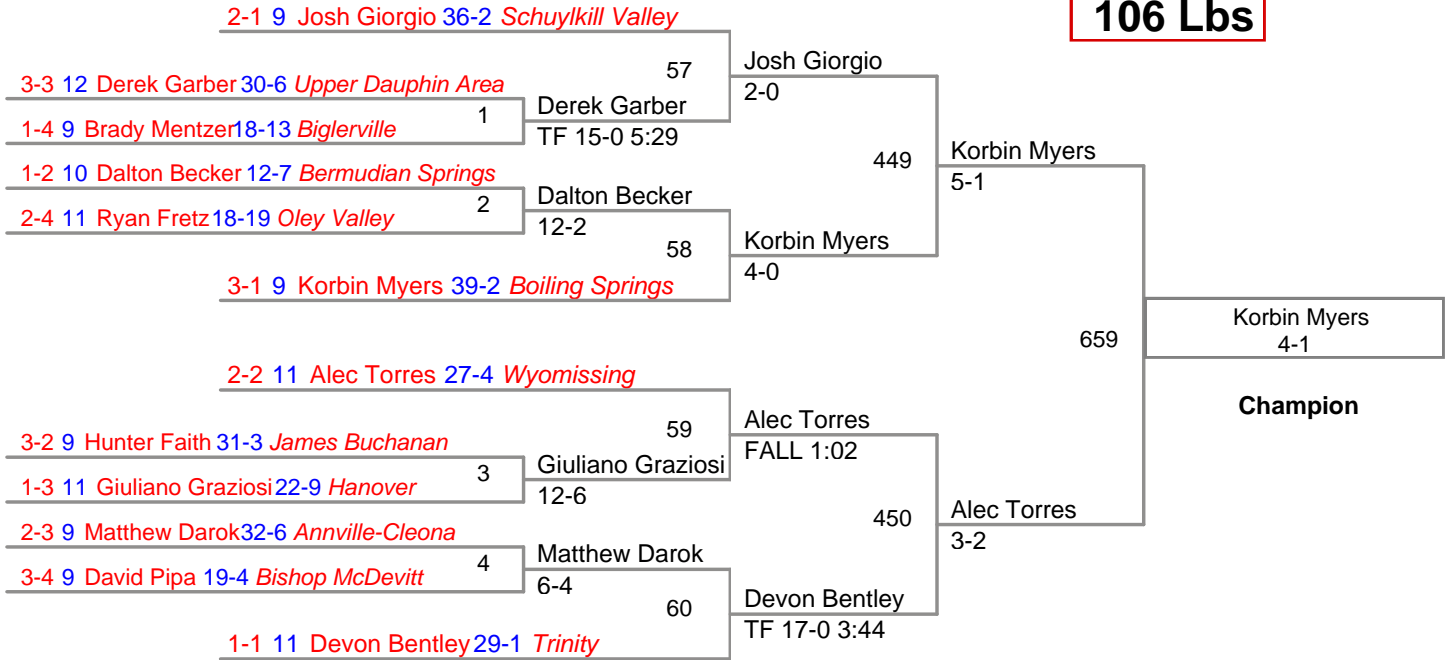

District III
AA

106 Lbs

District III
AA

120 Lbs

District III
AA

126 Lbs

District III
AA

138 Lbs

District III
AA

145 Lbs

District III
AA

160 Lbs

District III
AA

170 Lbs

District III
AA

182 Lbs

District III
AA

220 Lbs

District III
AA

285 Lbs