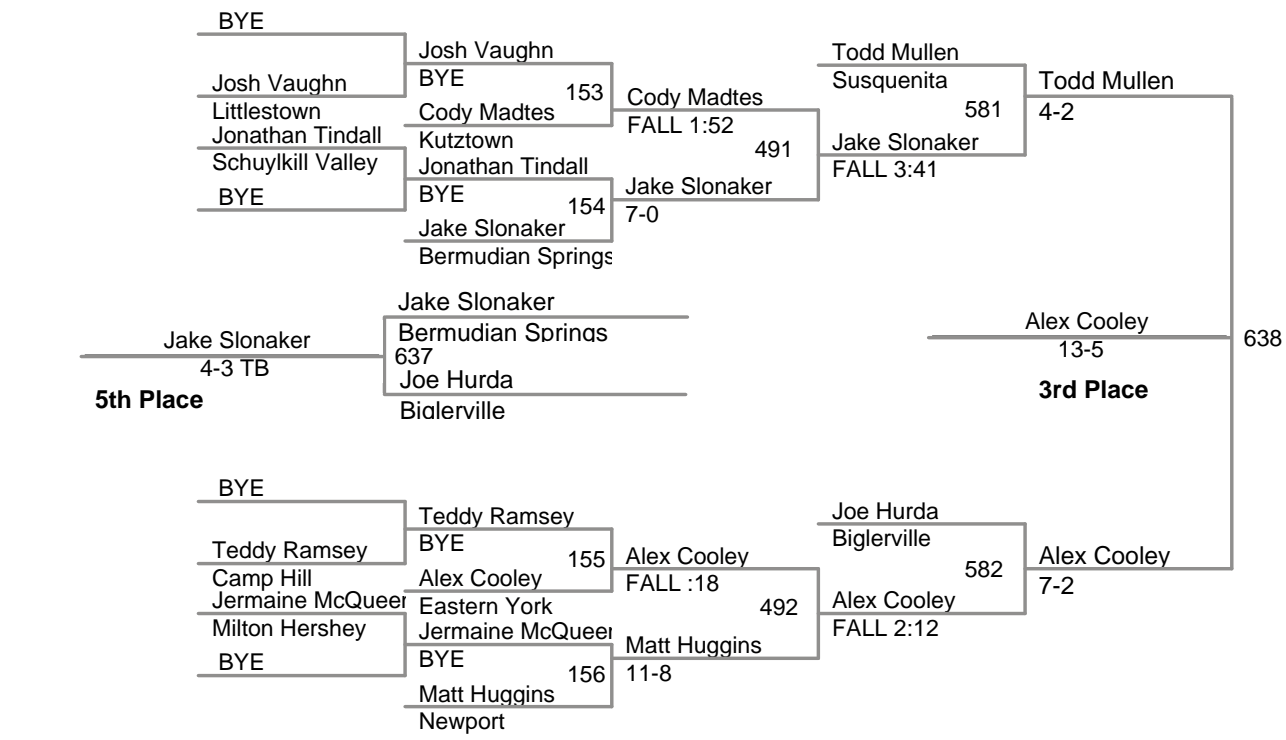

District III
AA

145 Lbs

District III
AA

160 Lbs

District III
AA

170 Lbs

District III
AA

182 Lbs