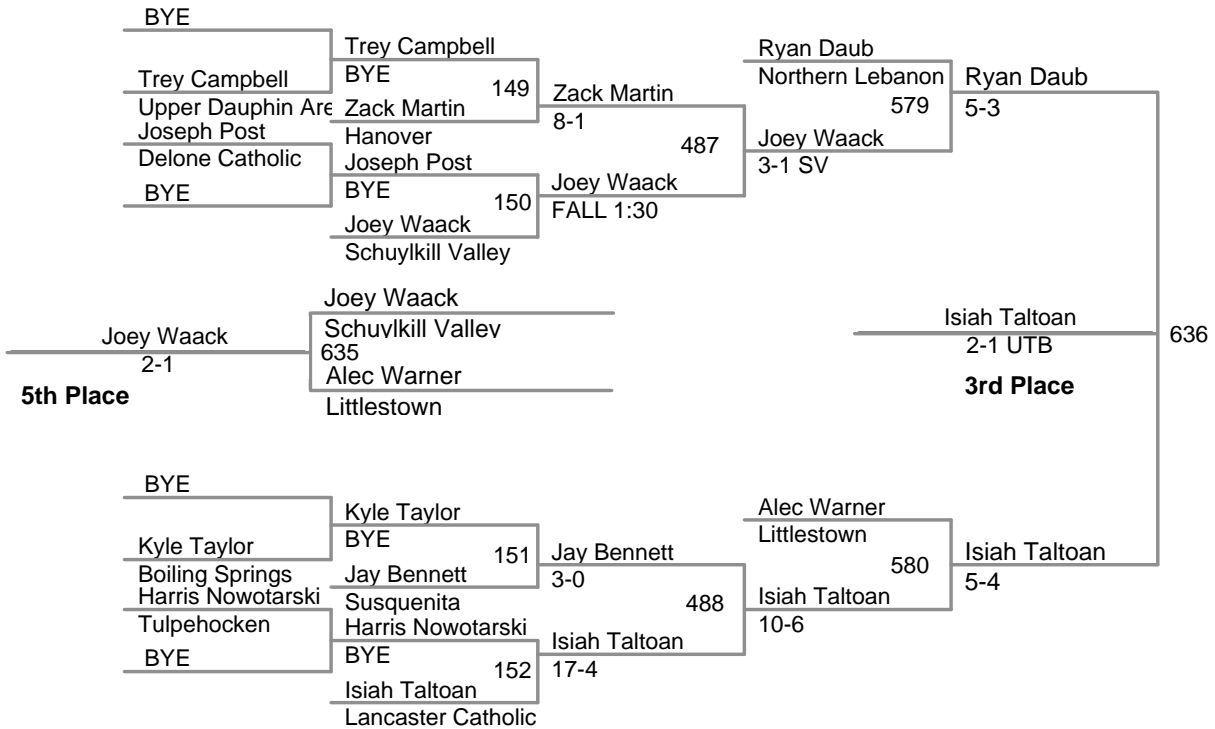

District III
AA

145 Lbs

District III
AA

160 Lbs

District III
AA

170 Lbs

District III
AA

182 Lbs