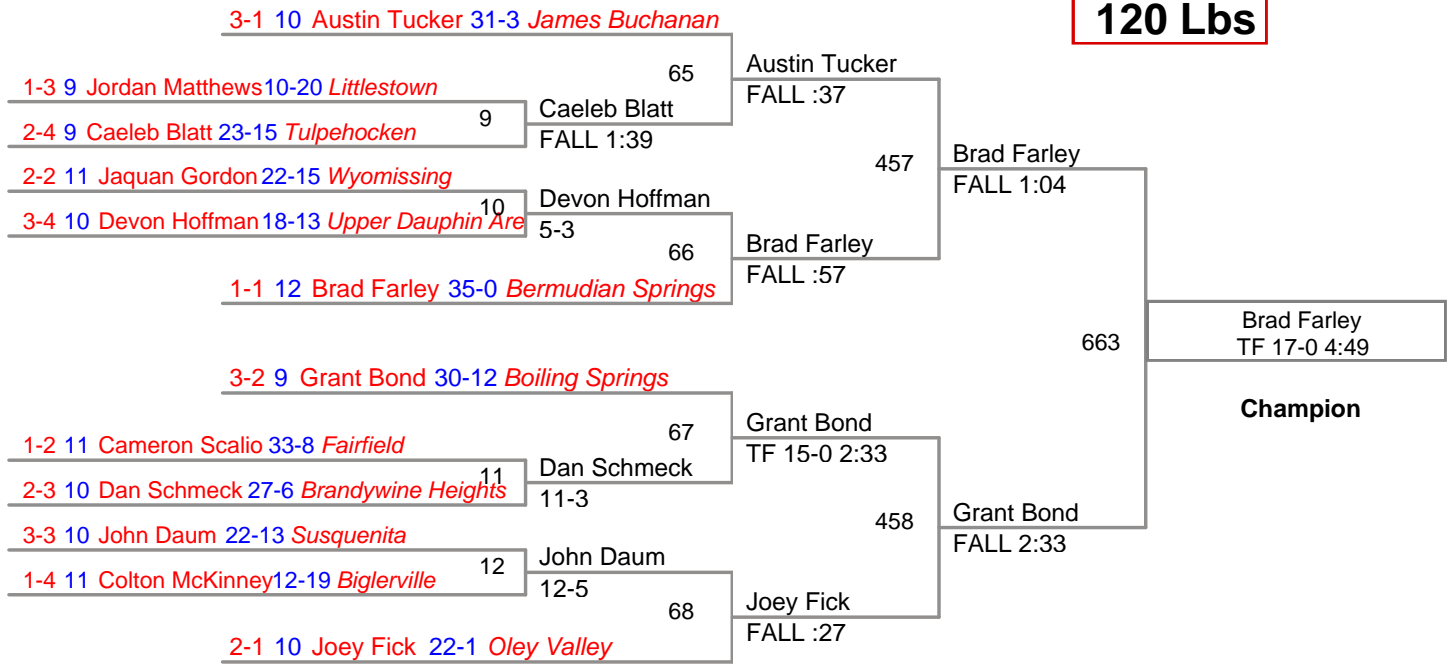

District III
AA

106 Lbs

District III
AA

120 Lbs

District III
AA

126 Lbs

District III
AA

138 Lbs

District III
AA

145 Lbs

District III
AA

160 Lbs

District III
AA

170 Lbs

District III
AA

182 Lbs

District III
AA

220 Lbs

District III
AA

285 Lbs