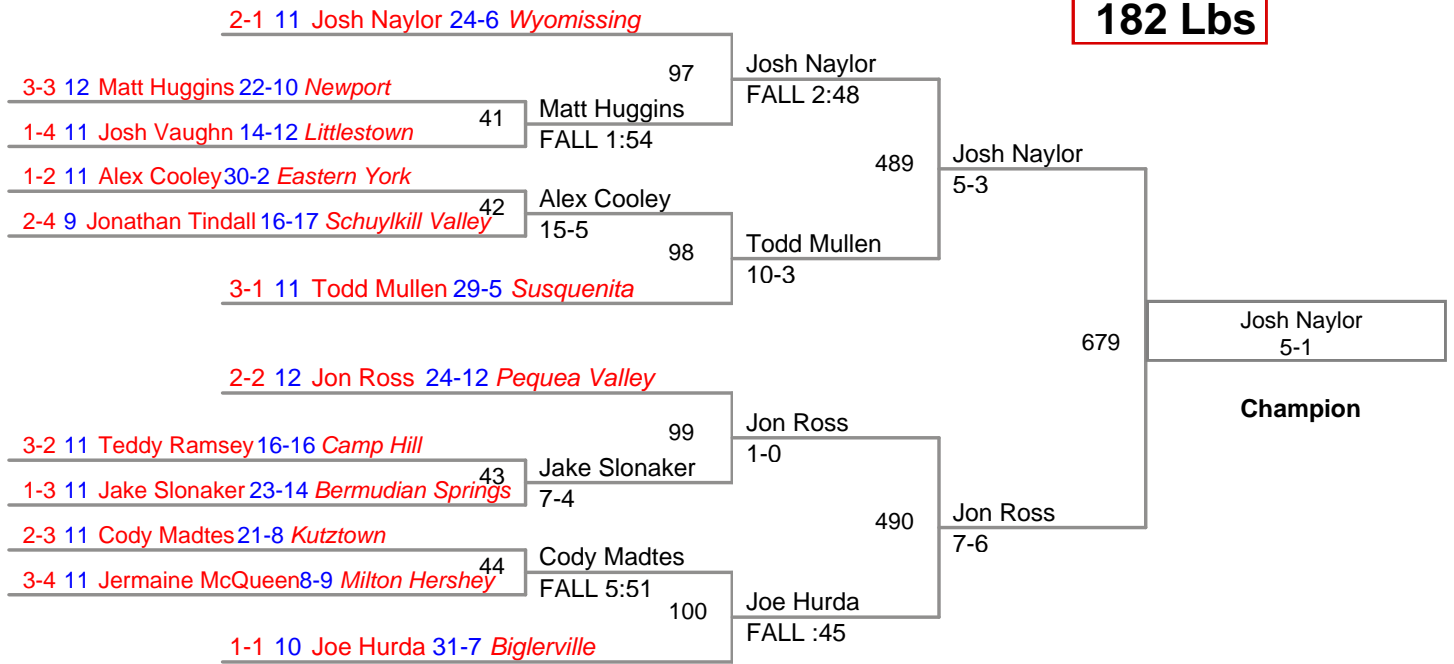

District III
AA

145 Lbs

District III
AA

160 Lbs

District III
AA

170 Lbs

District III
AA

182 Lbs

District III
AA

220 Lbs

District III
AA

285 Lbs