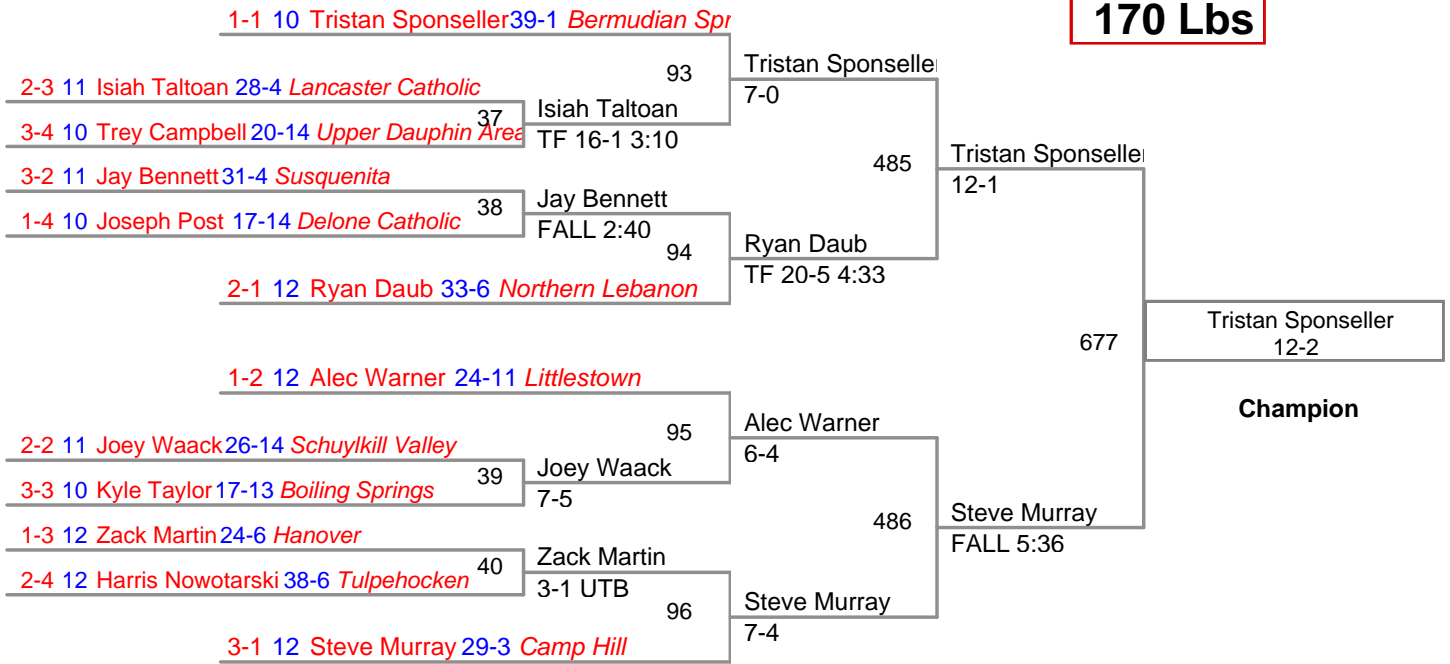

District III
AA

145 Lbs

District III
AA

160 Lbs

District III
AA

170 Lbs

District III
AA

182 Lbs

District III
AA

220 Lbs

District III
AA

285 Lbs