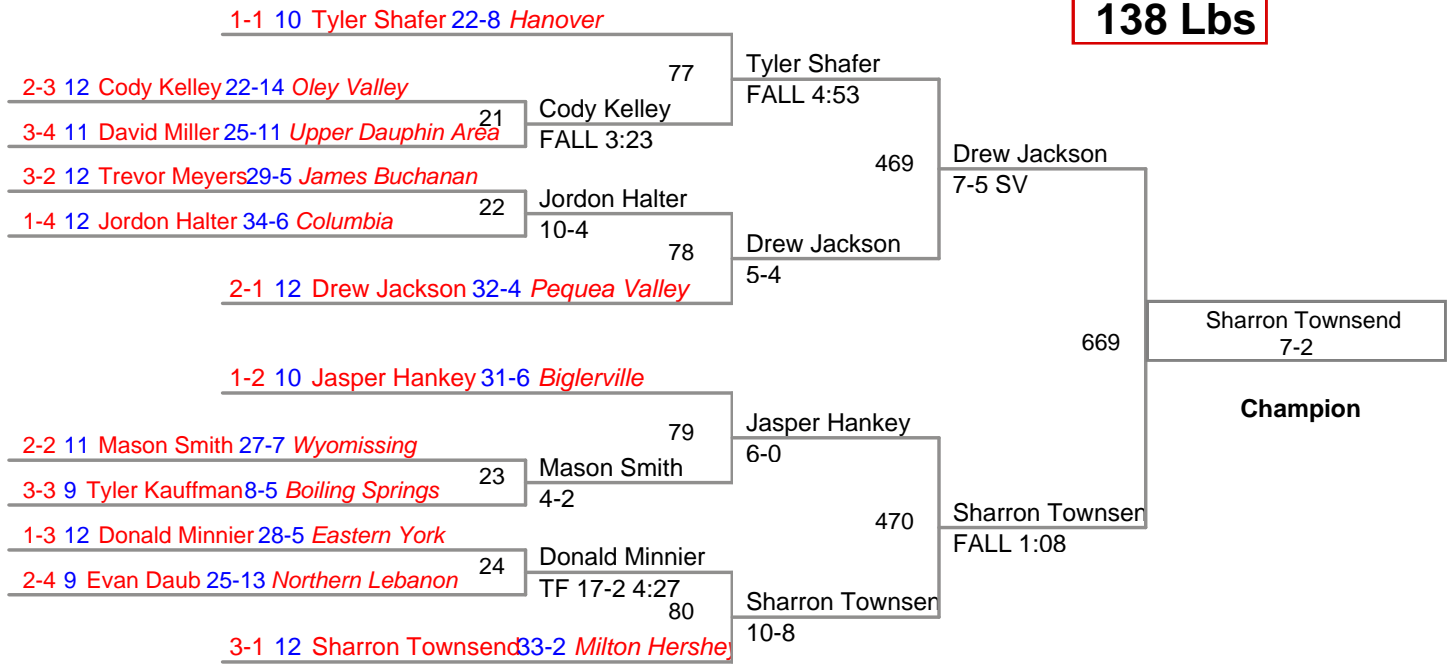

District III
AA

106 Lbs

District III
AA

120 Lbs

District III
AA

126 Lbs

District III
AA

138 Lbs

District III
AA

145 Lbs

District III
AA

160 Lbs

District III
AA

170 Lbs

District III
AA

182 Lbs

District III
AA

220 Lbs

District III
AA

285 Lbs