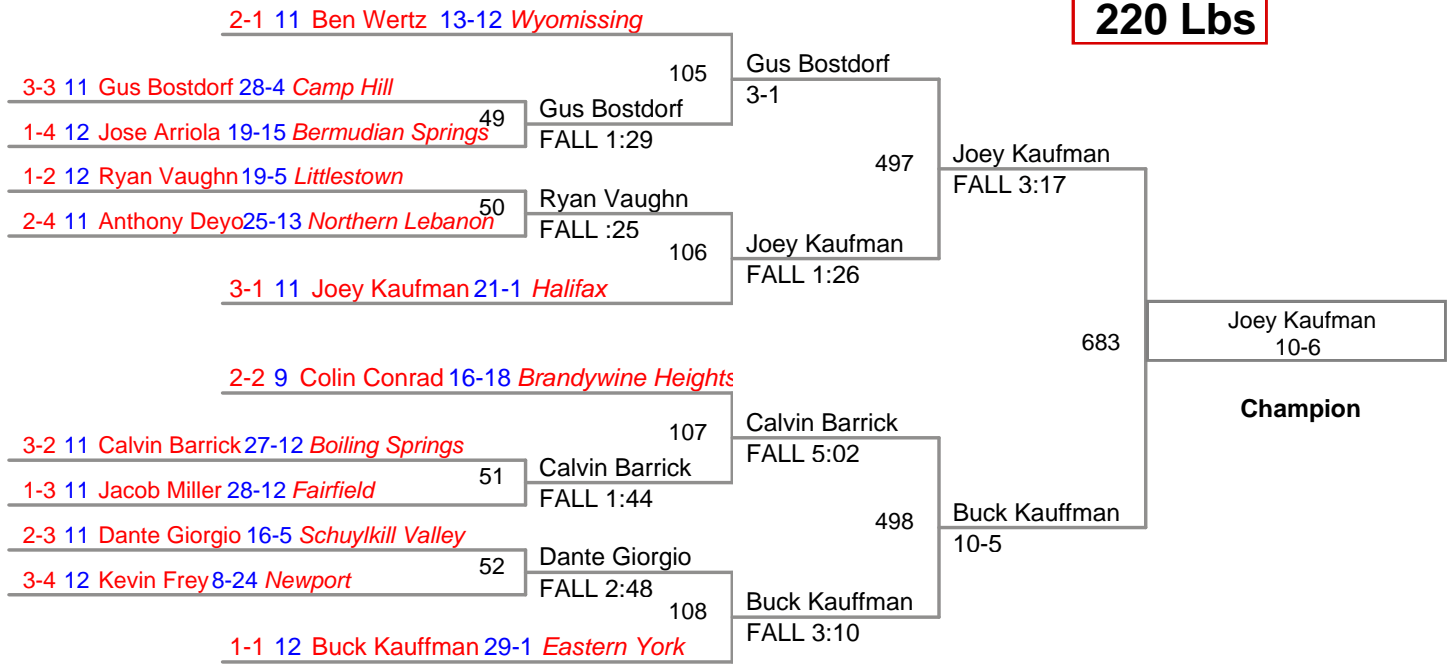

District III
AA

145 Lbs

District III
AA

160 Lbs

District III
AA

170 Lbs

District III
AA

182 Lbs

District III
AA

220 Lbs

District III
AA

285 Lbs