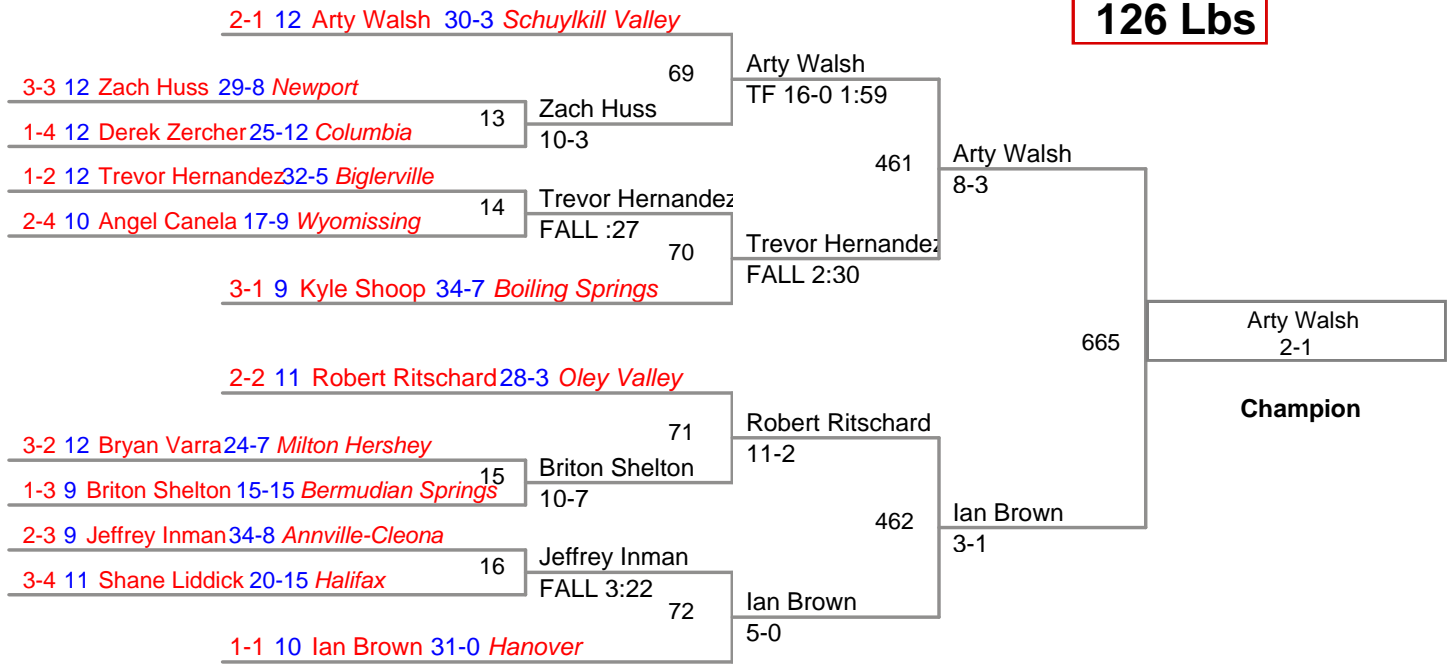

District III
AA

106 Lbs

District III
AA

120 Lbs

District III
AA

126 Lbs

District III
AA

138 Lbs

District III
AA

145 Lbs

District III
AA

160 Lbs

District III
AA

170 Lbs

District III
AA

182 Lbs

District III
AA

220 Lbs

District III
AA

285 Lbs