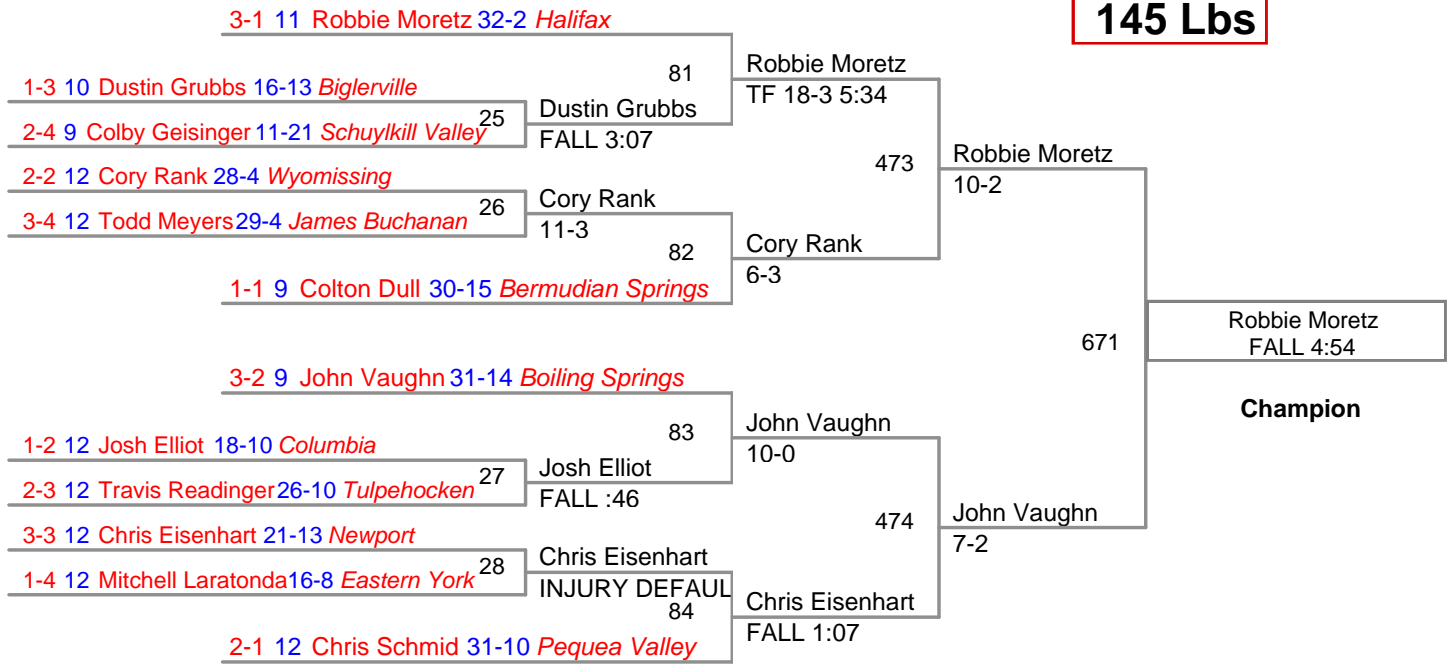

District III
AA

106 Lbs

District III
AA

120 Lbs

District III
AA

126 Lbs

District III
AA

138 Lbs

District III
AA

145 Lbs

District III
AA

160 Lbs

District III
AA

170 Lbs

District III
AA

182 Lbs

District III
AA

220 Lbs

District III
AA

285 Lbs