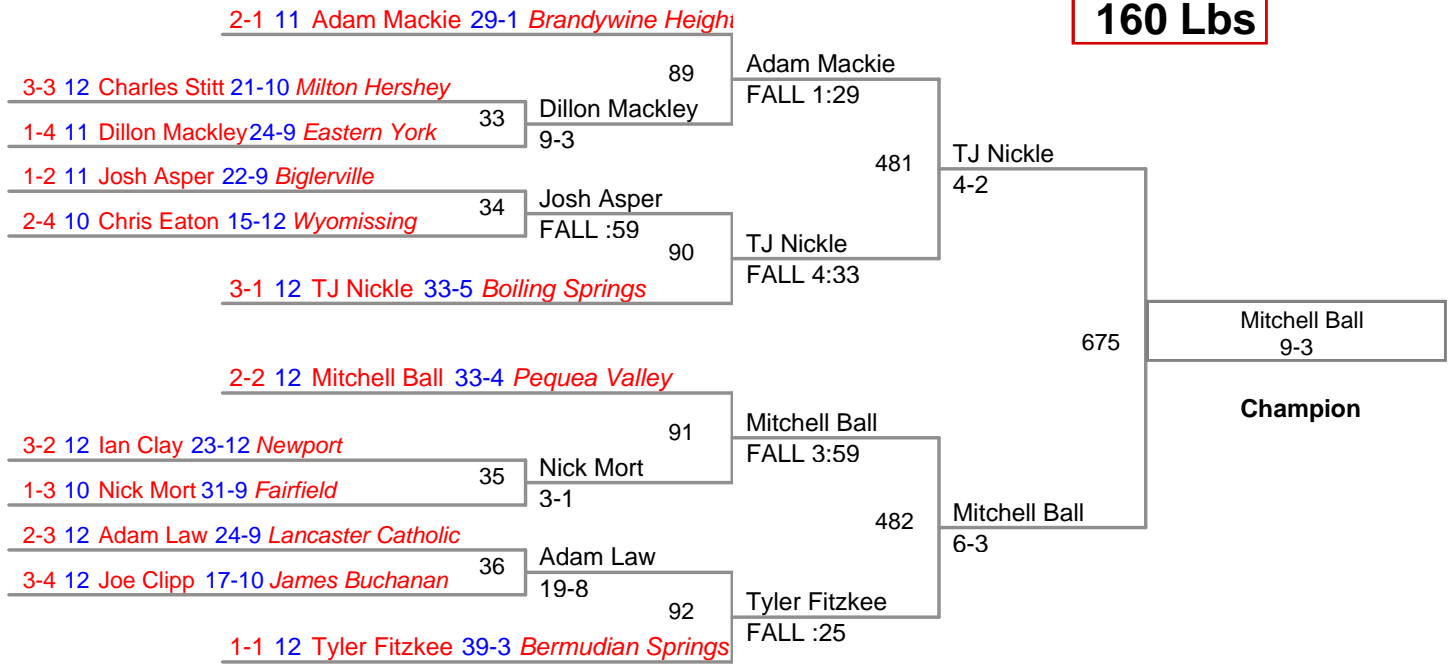

District III
AA

106 Lbs

District III
AA

120 Lbs

District III
AA

126 Lbs

District III
AA

138 Lbs

District III
AA

145 Lbs

District III
AA

160 Lbs

District III
AA

170 Lbs

District III
AA

182 Lbs

District III
AA

220 Lbs

District III
AA

285 Lbs